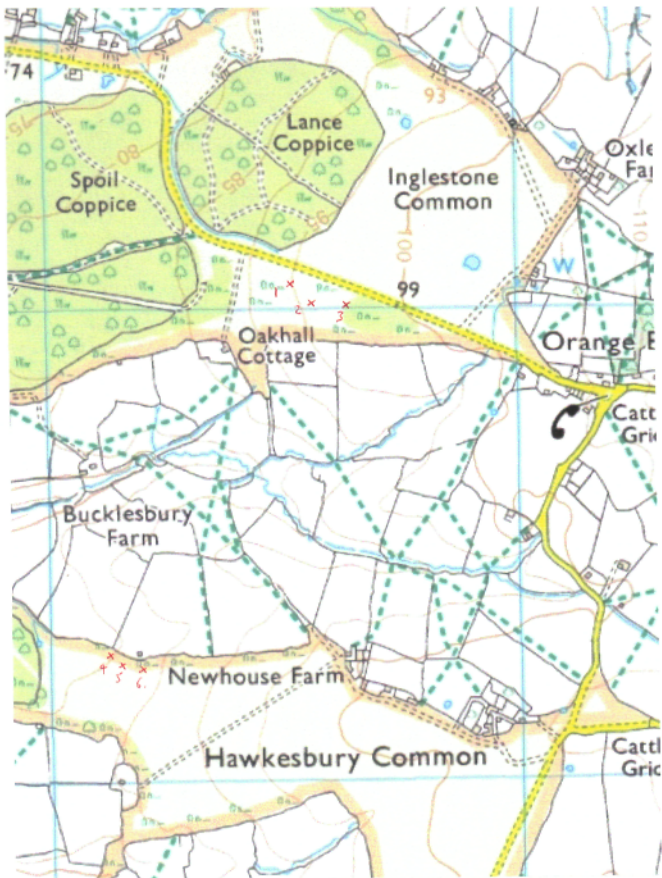

Inglestone & Hawkesbury Common Nest Box locations

1-3 Oak

4-6 Ash